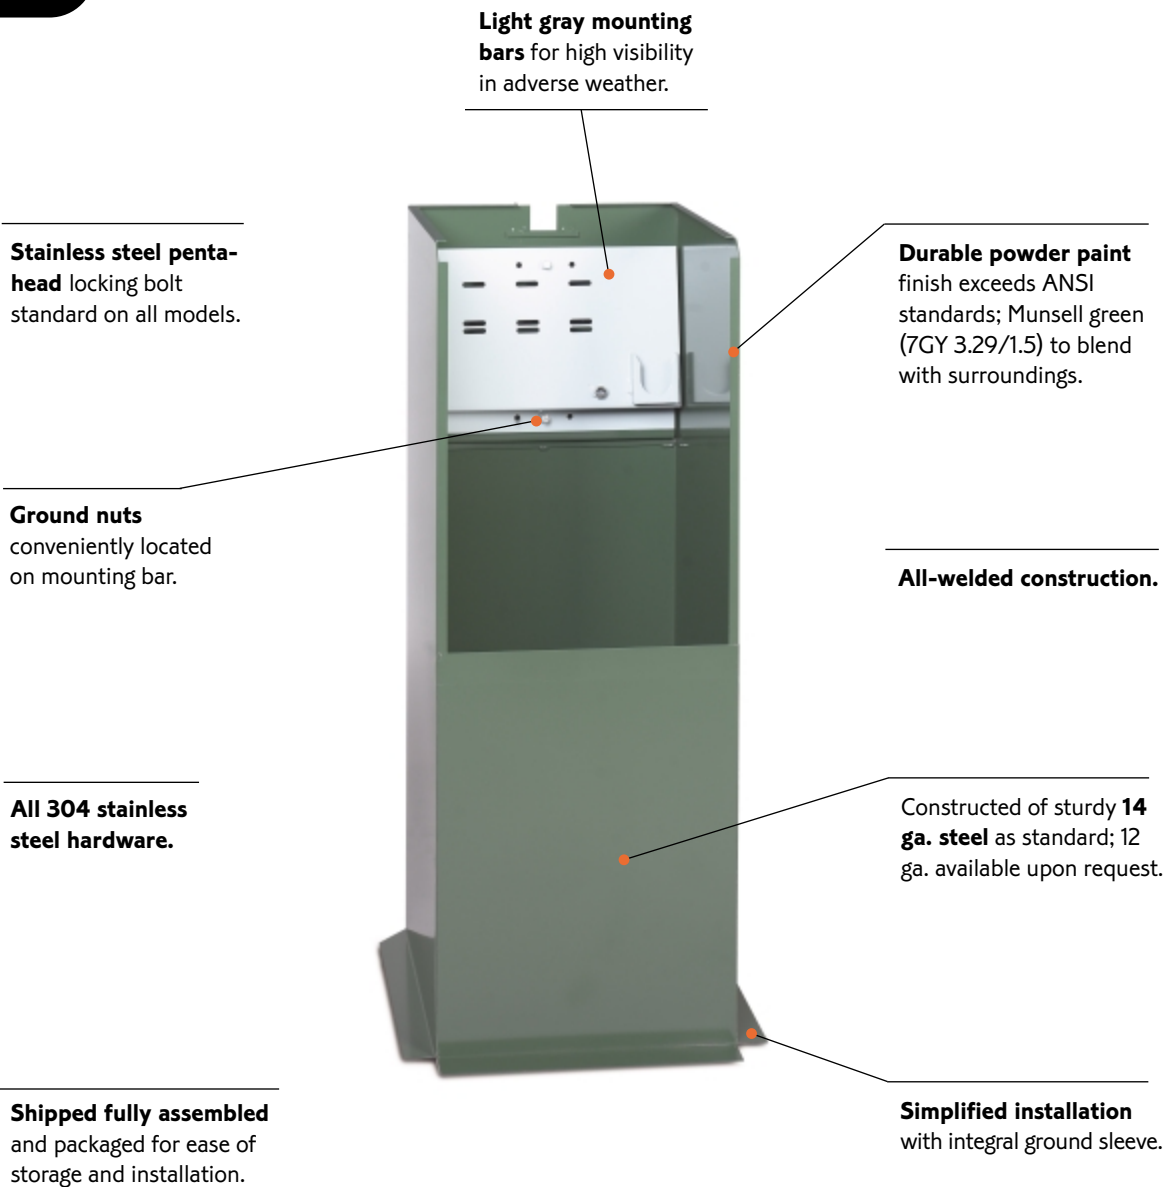

CW200 Series Primary Pedestals

CW200 Series Primary Pedestals provide a convenient means for single-phase sectionalizing or temporary cable cover for 200A underground distribution systems rated 15 or 25kV class.

Enclosure Features

CW200 Series Primary Pedestals

OPTIONS:

- Extra park stands and load break junctions to customer specifications
- Zinc-rich primer for severe environments
- Stainless steel/aluminum enclosure
- 11-gauge steel